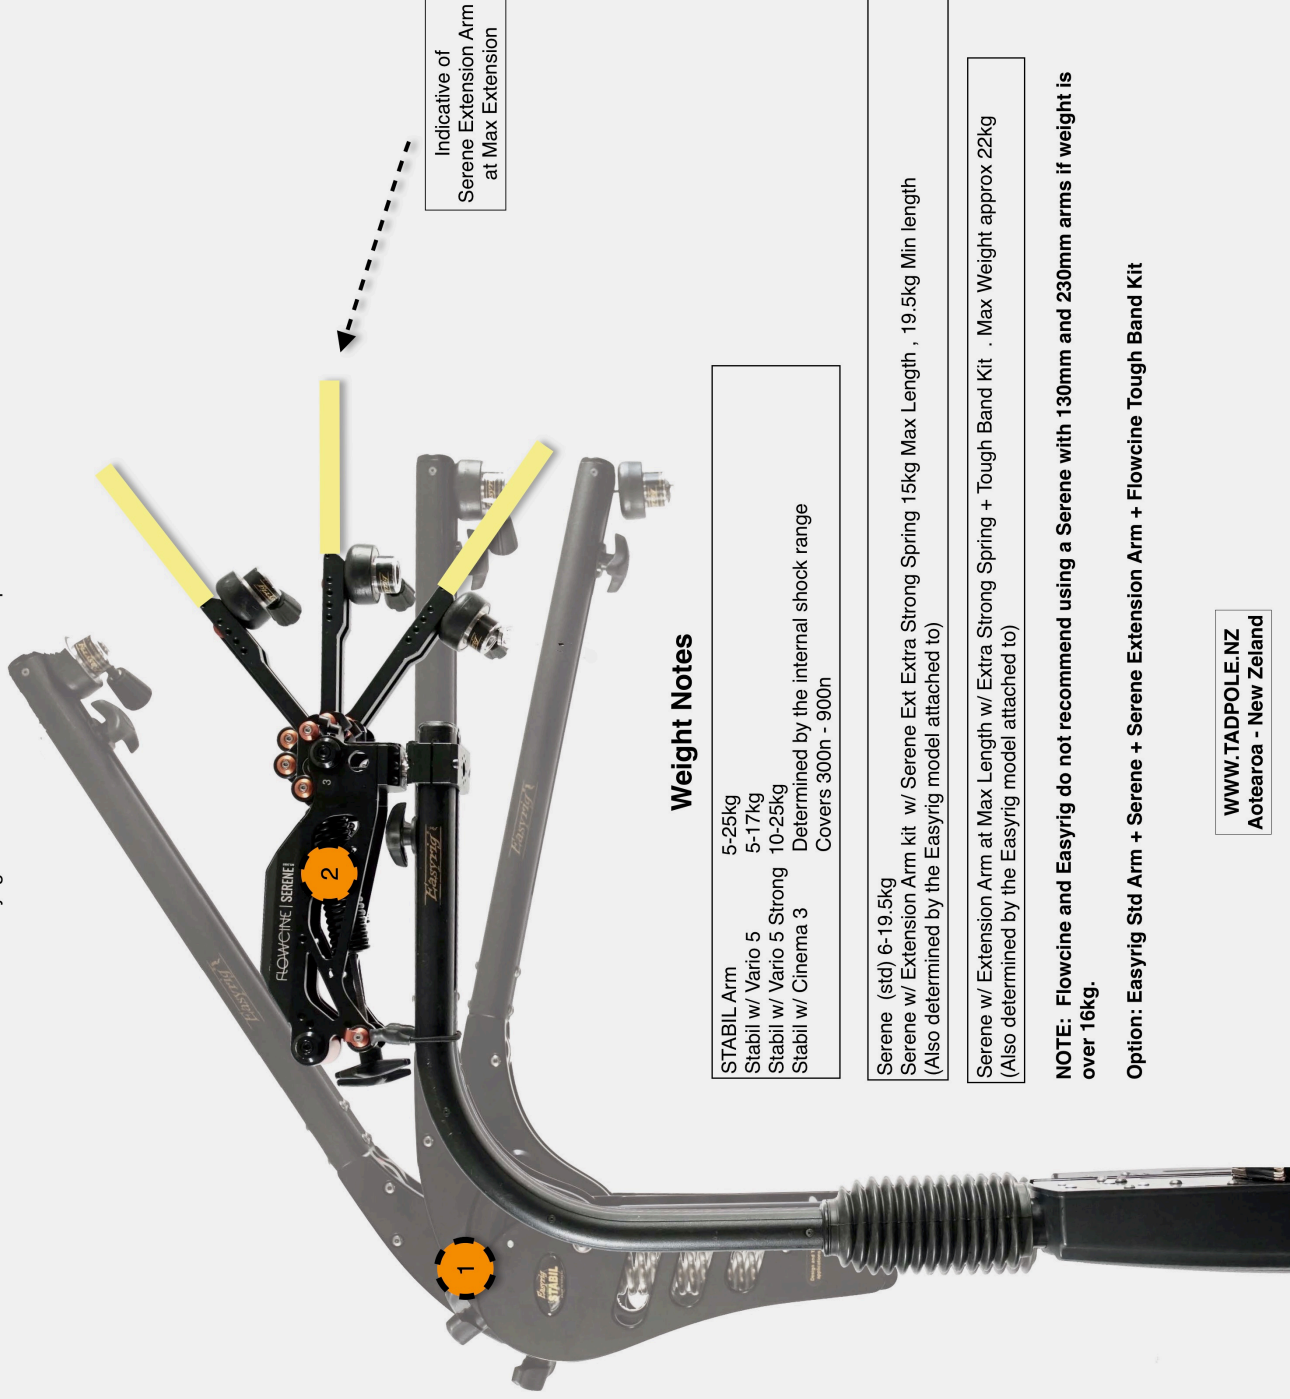

Easyrig STABIL ← → Easyrig 130mm Arm w/ Flowcine Serene

**Easyrig STABIL
w/ Vario 5**

2

**Easyrig 130mm Ext Arm w/ Vario 5 +
Flowcine Serene**

Arms compared at same height for fair comparison.

Arms can be adjusted in height, up/down, via adjusting on Vests + adjusting centre post or adding 500mm Steel Centre posts.

Note: Easyrigs come std with 300mm centre posts

Indicative of
Serene Extension Arm
at Max Extension

Weight Notes

STABIL Arm	5-25kg
Stabil w/ Vario 5	5-17kg
Stabil w/ Vario 5 Strong	10-25kg
Stabil w/ Cinema 3	Determined by the internal shock range
	Covers 300n - 900n

Serene (std) 6-19.5kg
Serene w/ Extension Arm kit w/ Serene Ext Extra Strong Spring 15kg Max Length, 19.5kg Min length
(Also determined by the Easyrig model attached to)

Serene w/ Extension Arm at Max Length w/ Extra Strong Spring + Tough Band Kit . Max Weight approx 22kg
(Also determined by the Easyrig model attached to)

NOTE: Flowcine and Easyrig do not recommend using a Serene with 130mm and 230mm arms if weight is over 16kg.

Option: Easyrig Std Arm + Serene + Serene Extension Arm + Flowcine Tough Band Kit