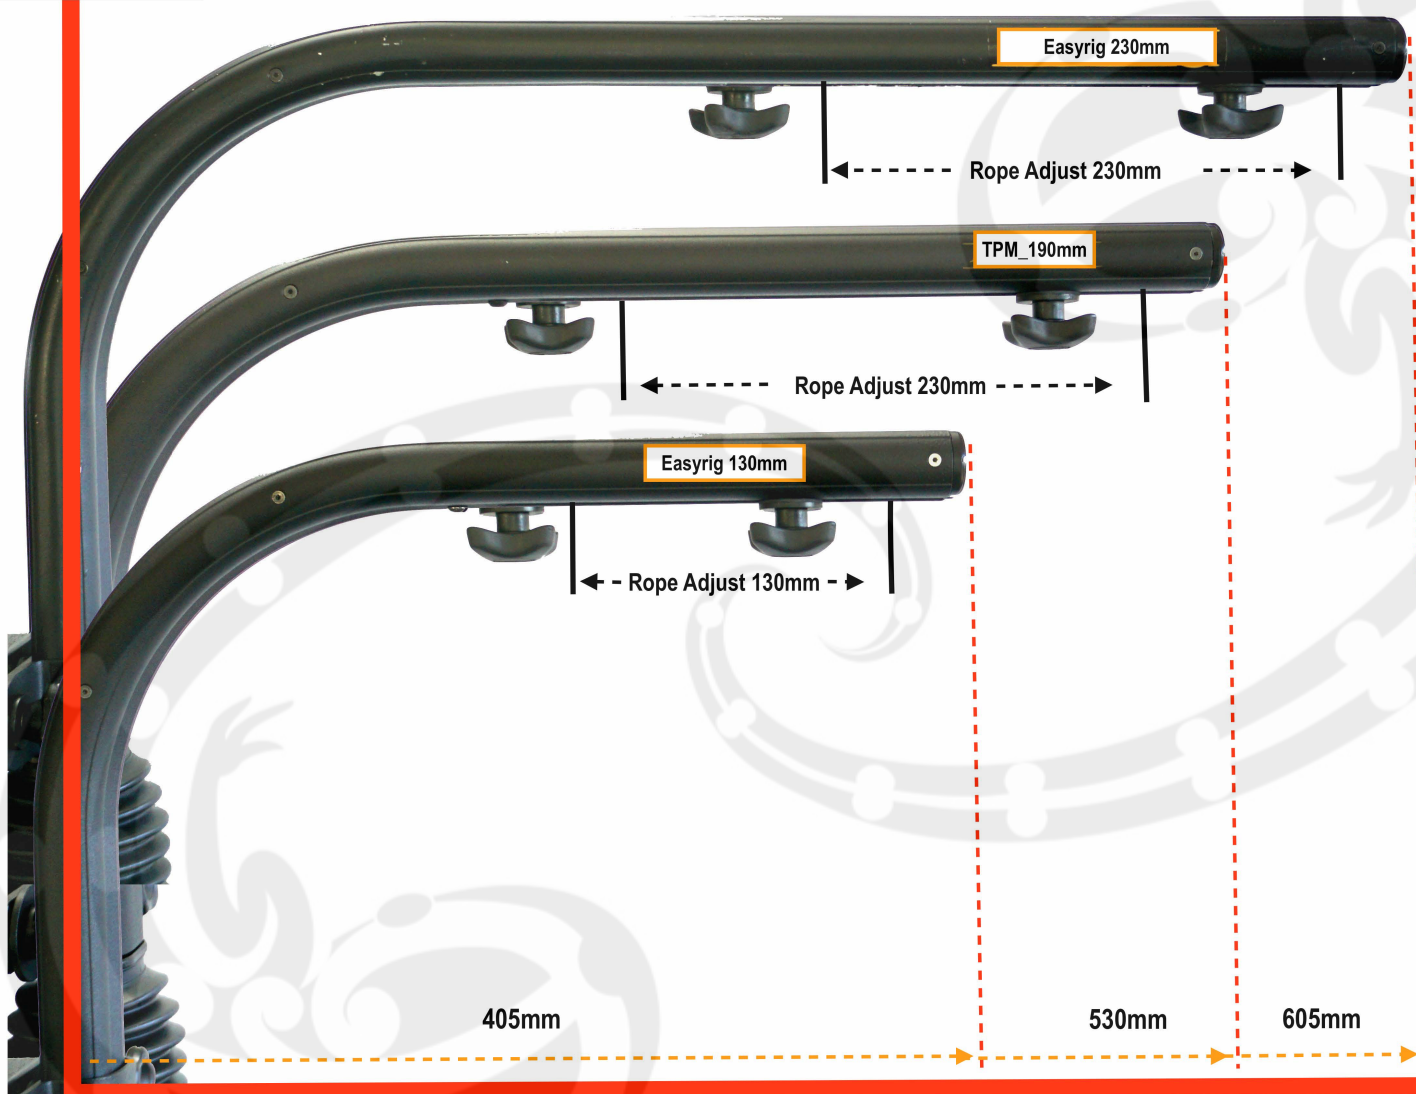

**Easyrig 130mm - \*TPM\_190mm - Easyrig 230mm  
Arms Comparison**

Centre Post ( approx )

**\*TPM\_190mm = Tadpole Productions Modified Easyrig Arm.  
( This is an Easyrig 230m Arm modified by Tadpole Productions Ltd .  
Cut shorter and the Rope Adjustment Slot extended )**